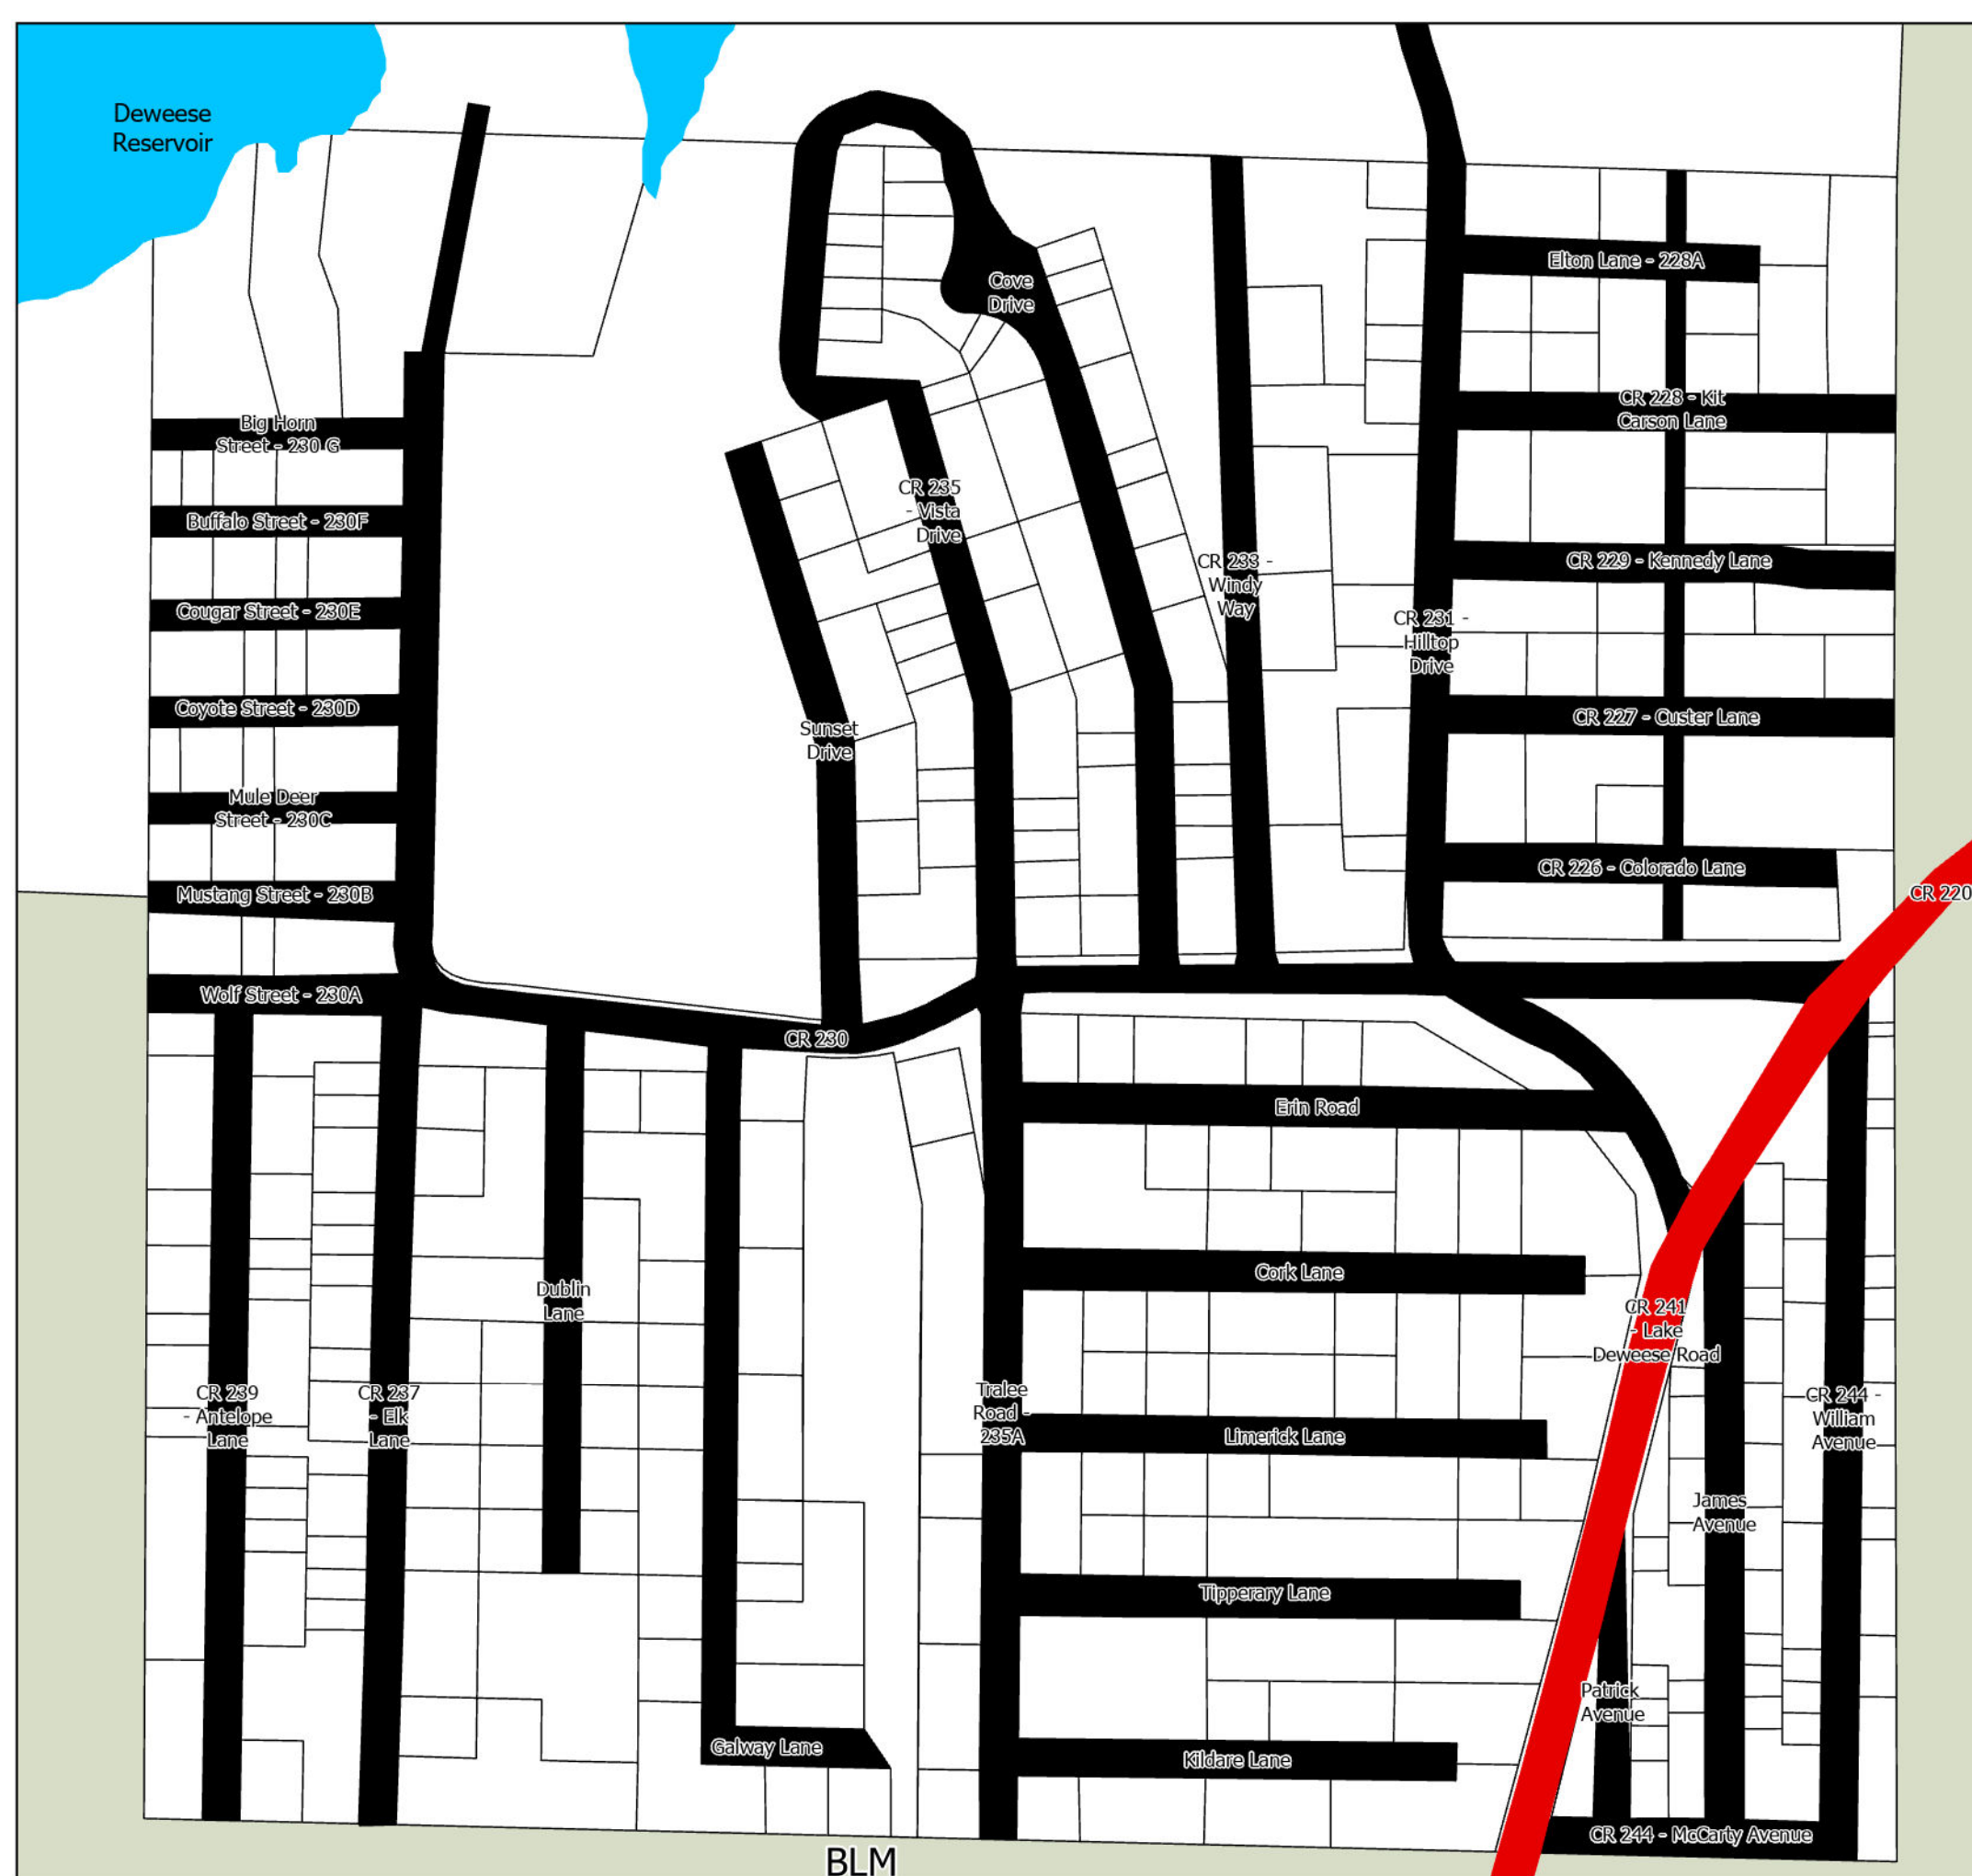

R Eleven E

R Twelve E

R Seventy-Three W

R Seventy-Two W

R Seventy-One W

R Seventy W

R Sixty-Nine W

T 46  
N  
T 45  
N  
T 44  
N  
T 24  
S

T 21  
S  
T 22  
S  
T 23  
S  
T 24  
S

LAKE DEWEESE

TOWNSHIPS

R Eleven E

R Twelve E

R Seventy-Three W

R Seventy-Two W

R Seventy-One W

R Seventy W

R Sixty-Nine W

CUSTER COUNTY  
EVACUATION ROUTES