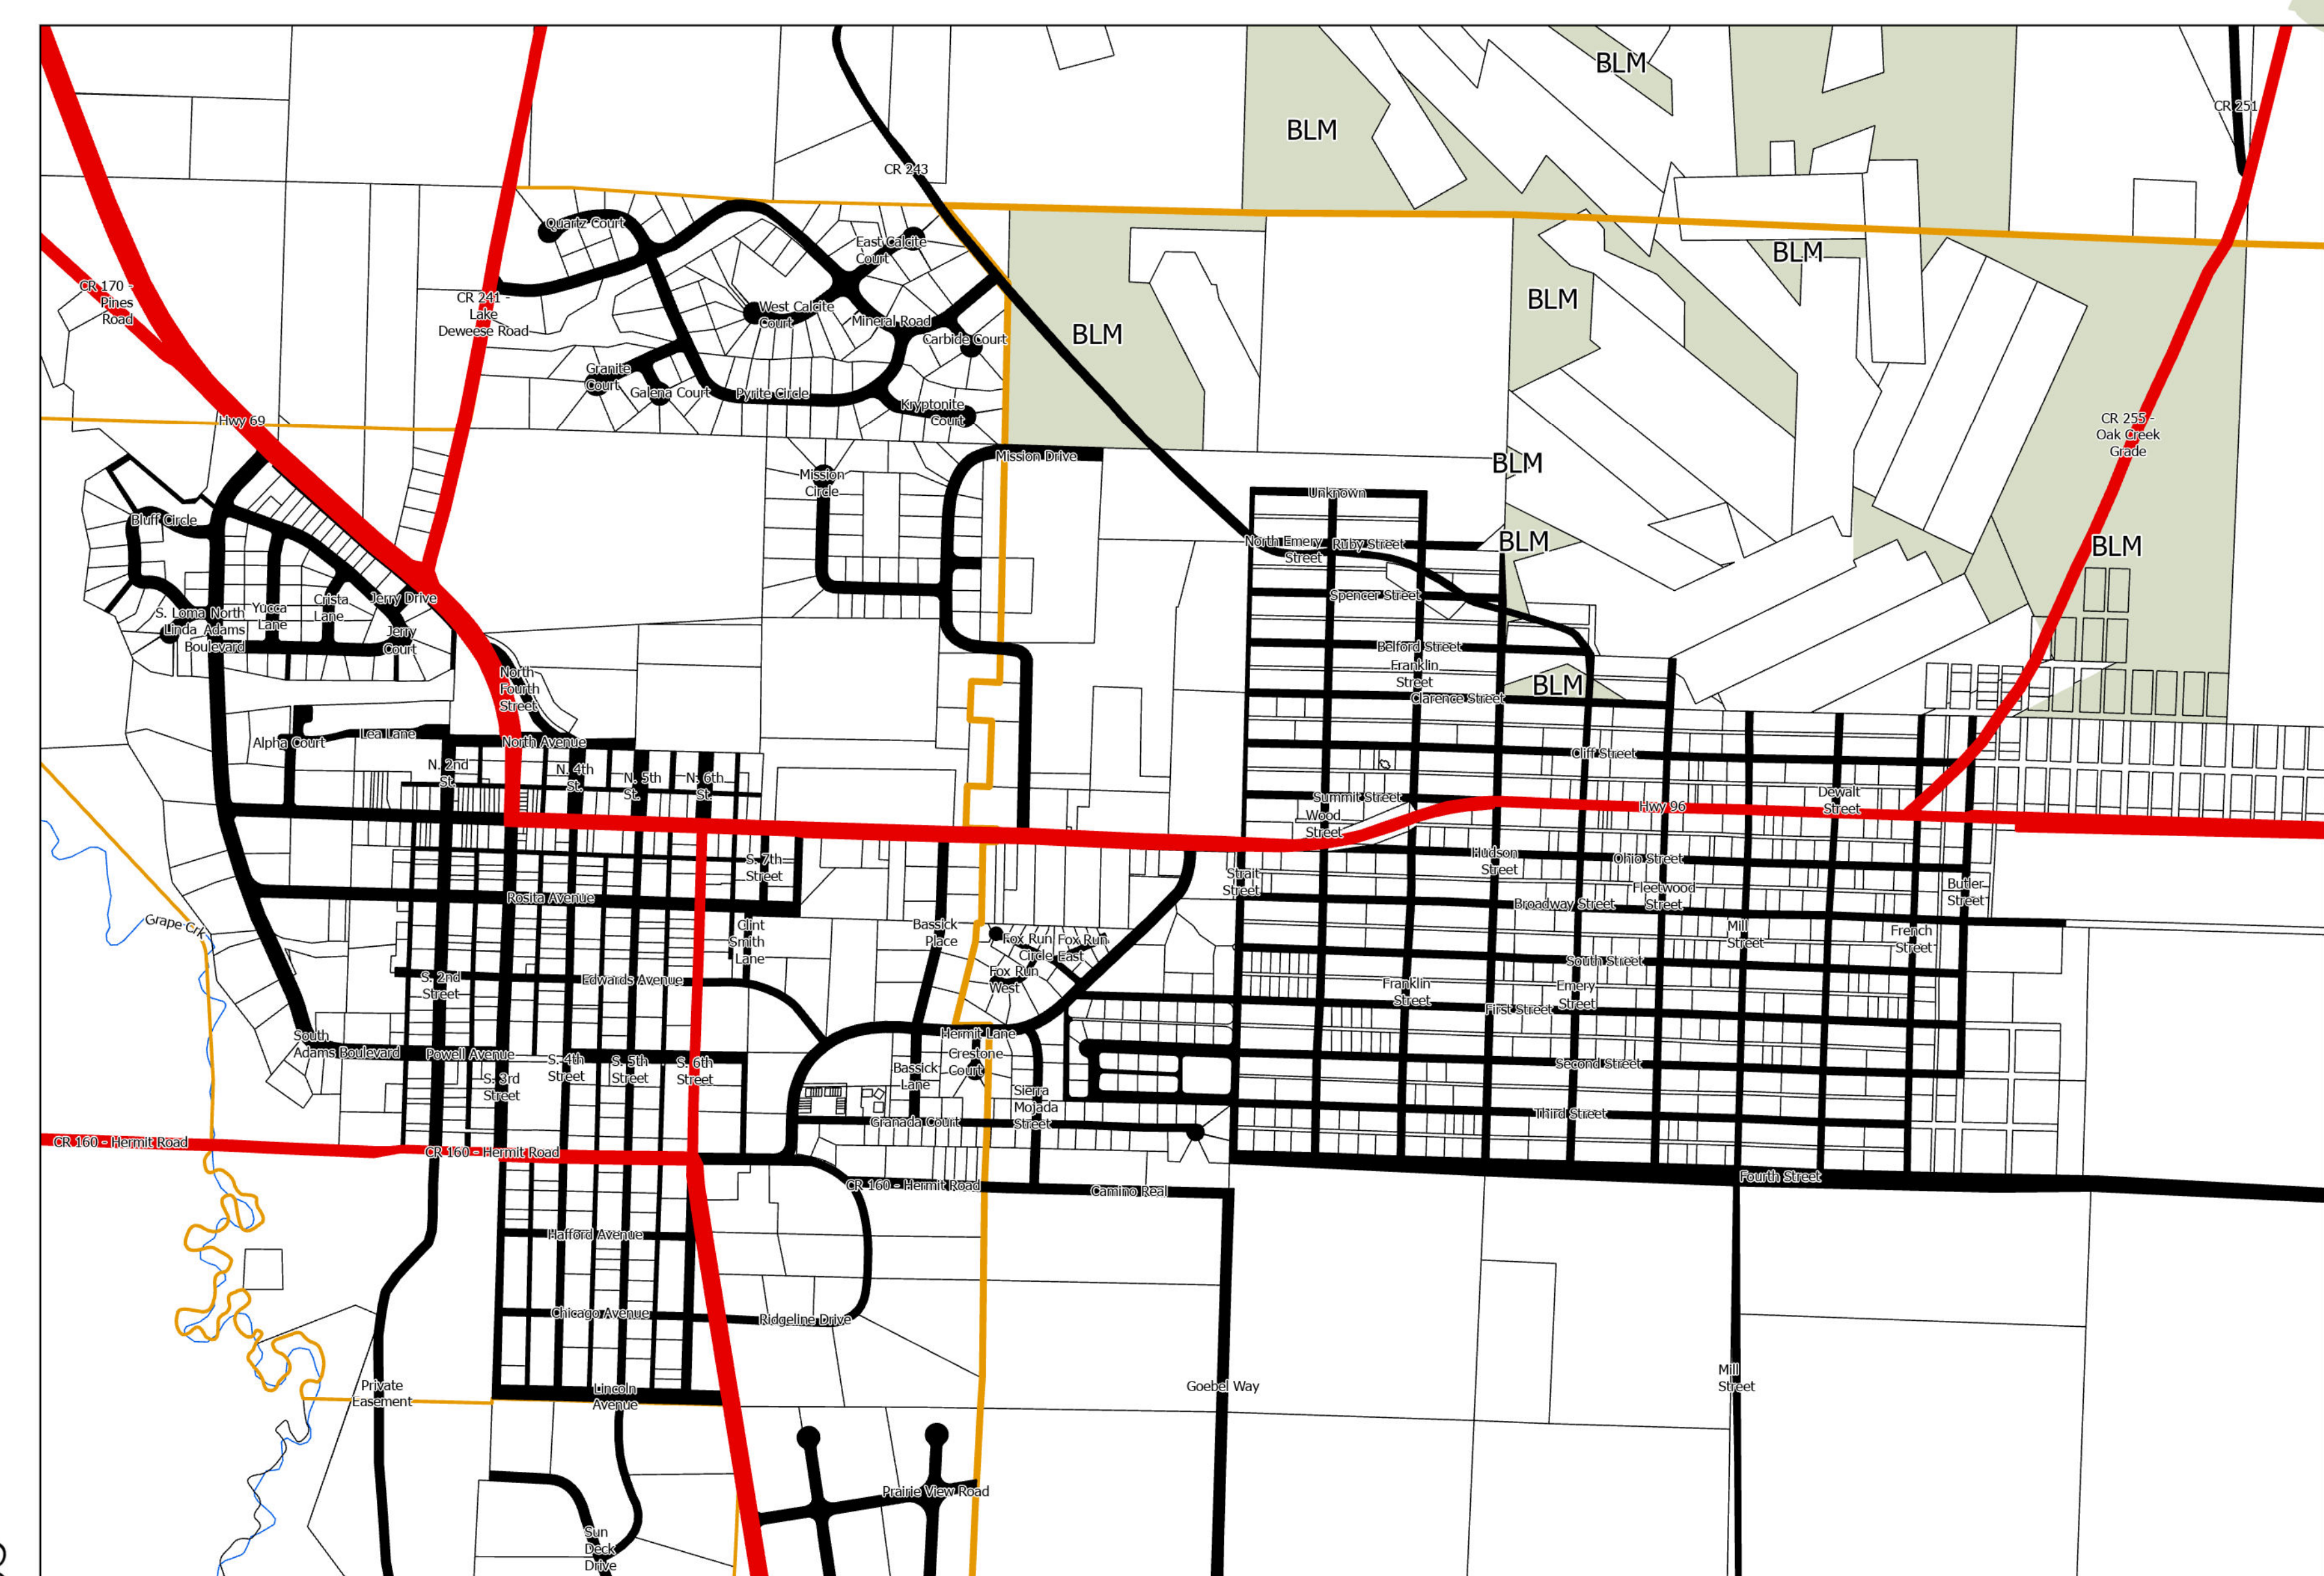

R Eleven E

R Twelve E

R Seventy-Three W

R Seventy-Two W

R Seventy-One W

R Seventy W

R Sixty-Nine W

T 46  
N  
T 45  
N  
T 44  
N  
T 24  
S

T 21  
S  
T 22  
S  
T 23  
S  
T 24  
S

LAKE DEWEESE

TOWNSHIPS

R Eleven E

R Twelve E

R Seventy-Three W

R Seventy-Two W

R Seventy-One W

R Seventy W

R Sixty-Nine W

CUSTER COUNTY  
EVACUATION ROUTES